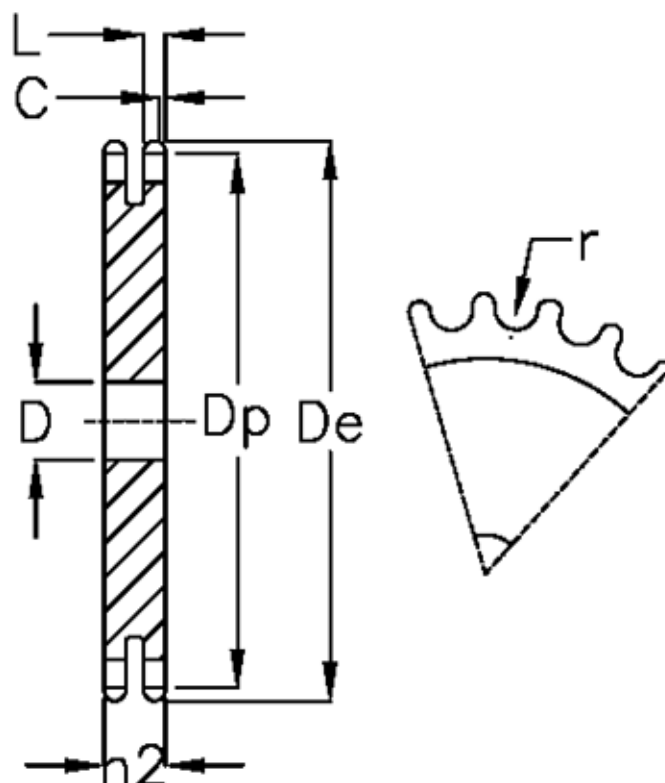

Article number: 616022005075

Description: Plate wheel 08 B-2 Z=75 duplex

Measures

C	= 1
D	= 25
De	= 309.2
Dp	= 303.27
For chain size	= 1/2 x 5/16
For chain type	= 08 B-2
h2	= 21
L	= 7

Number of teeth	= 75
r	= 8.51